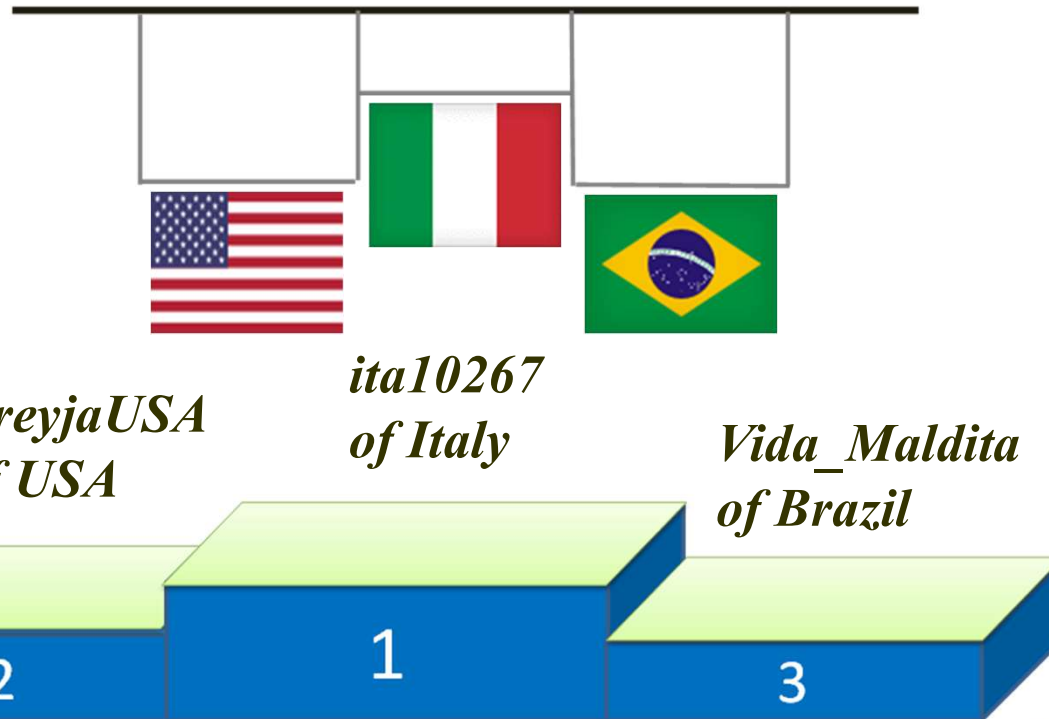

Sailonline Yacht Club 2023

Race Podium

Tasman Double 2022 - Leg 2 - Hobart to Sydney

Related Rankings

- **SYC Ranking**

SERIES

- 2022 - TD
- 2023 ARCH
- 2023 ARQ1
- 2023 SUPSOL

Steen