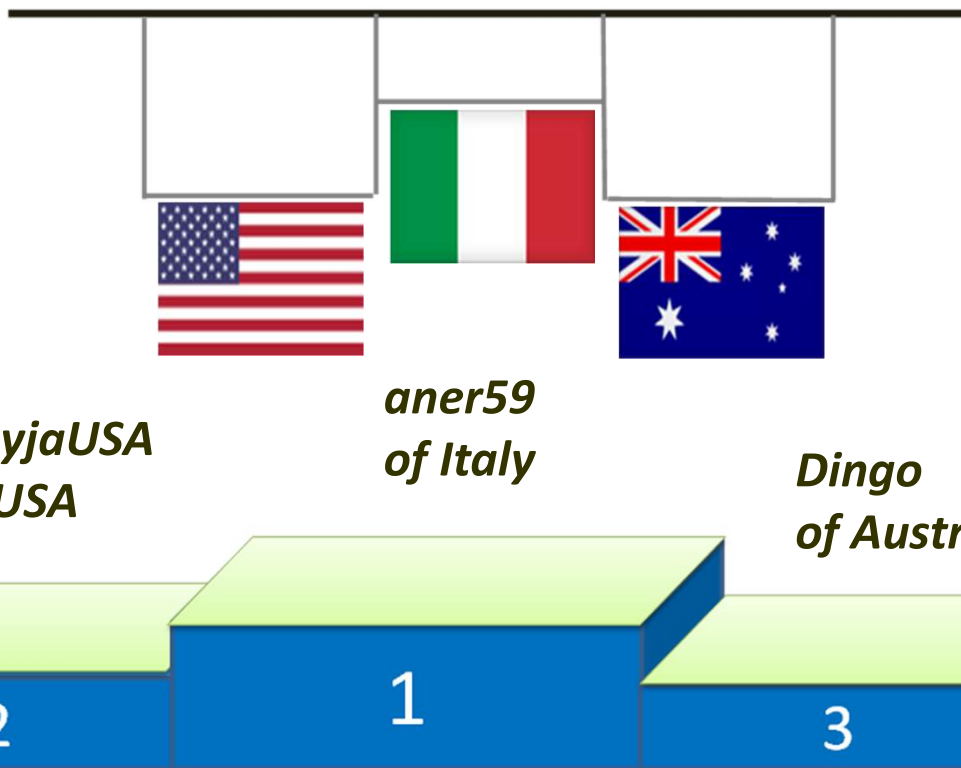

Sailonline Yacht Club 2021

Race Podium

Gray Whale Migration 2021

Related Rankings

- *SYC Ranking*

Steve

President of the
Sailonline Yacht Club

Date : 2021 - 12 - 15