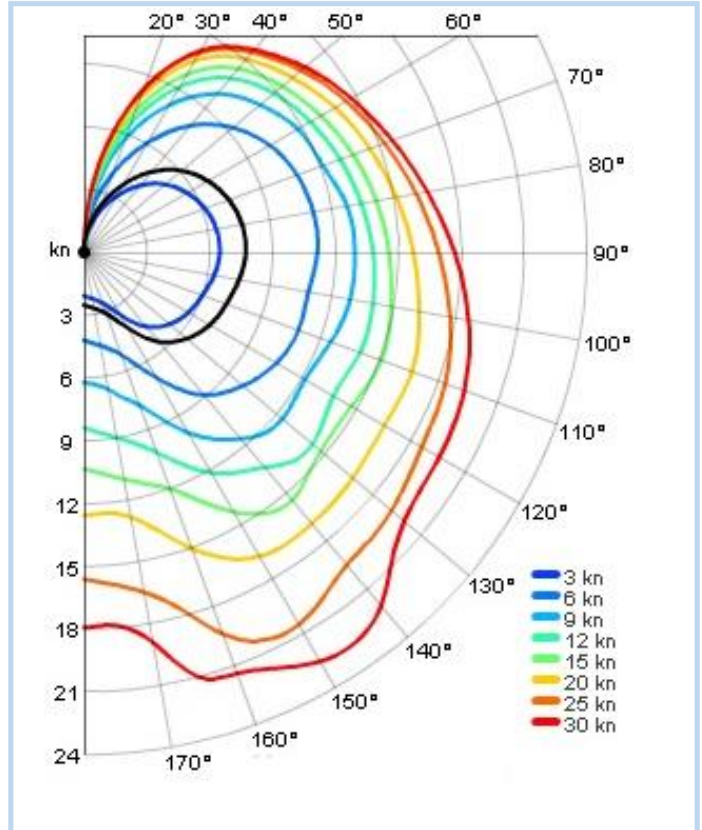

90ft Monohull

GENERAL ARRANGEMENT

POLAR DIAGRAM

ACTION PHOTO

SOL RACE RECORD

The 90ft monohull, here represented by the SWAN 90, has a long and impressive career in SOL, and has seen repeated action in such SOL Classics as the Lake Superior Lights, the Tasman Double, Christmas to Christmas and the Sail Around Turkey.