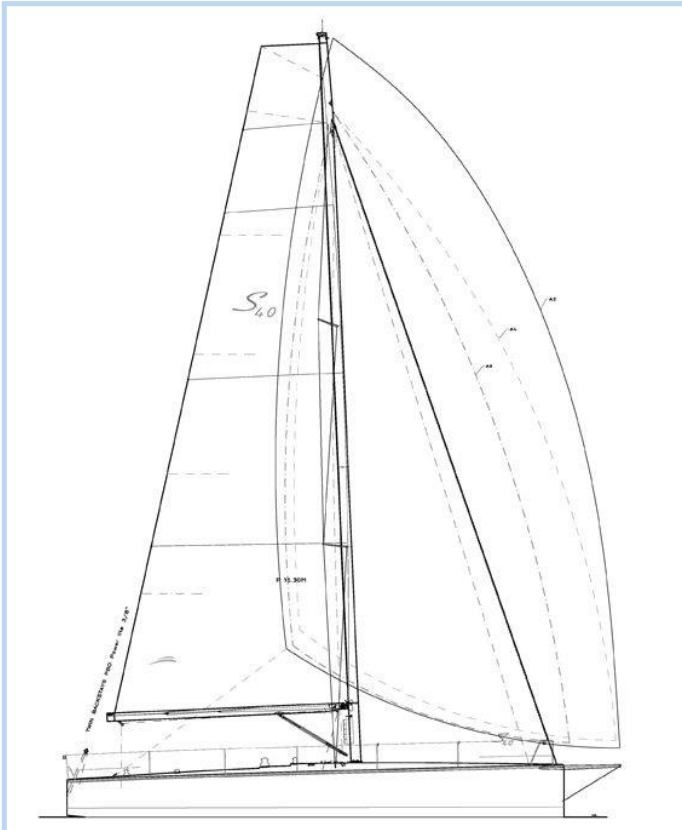

SOTO 40

GENERAL ARRANGEMENT

POLAR DIAGRAM

ACTION PHOTO

SOL RACE RECORD

Before the Soto 30, there was the Soto 40, an even more muscular open cockpit over-canvased dayracer of 40 incredible feet in length. A bit of a beast really.