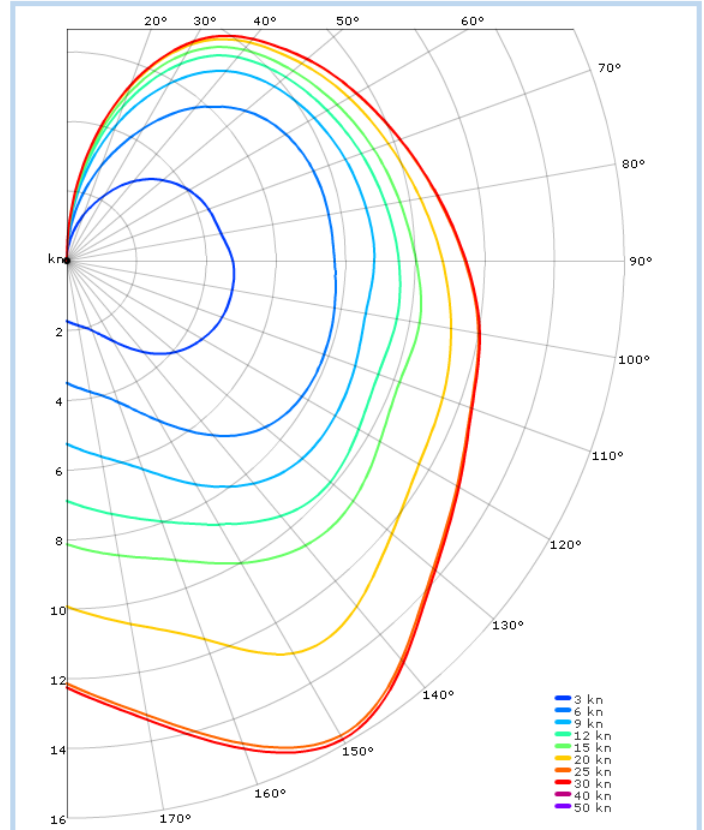

SOTO 40

GENERAL ARRANGEMENT

POLAR DIAGRAM

ACTION PHOTO

SOL RACE RECORD

Before the Soto 30, there was the Soto 40, an even more muscular open cockpit over-canvased dayracer of 40 incredible feet in length. A bit of a beast really.