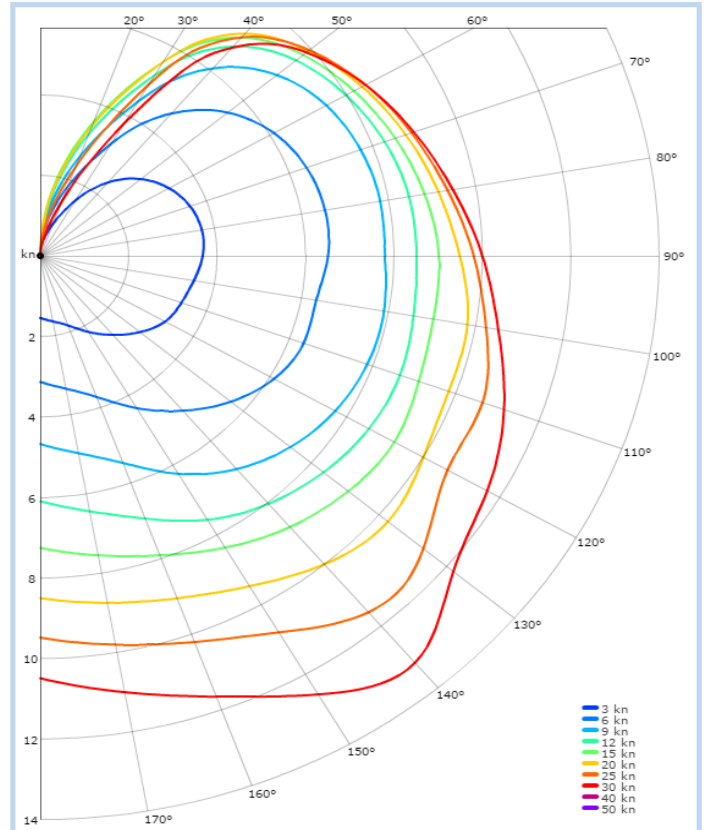

## First 47.7

GENERAL ARRANGEMENT

ACTION PHOTO

POLAR DIAGRAM

SOL RACE RECORD

First is the name chosen by French boat builder Beneteau for its range of performance-oriented cruiser/racers, which over the years has proven to be a very apt choice, as First's are regularly seen at the front end of handicap racing fleets.

Beneteau launched the 47.7 model as long ago as the year 2000.

On SOL, the First 47.7 saw its first outing in 2012, since when SOL has taken her out for a spin a few times every season.

**Racelist**