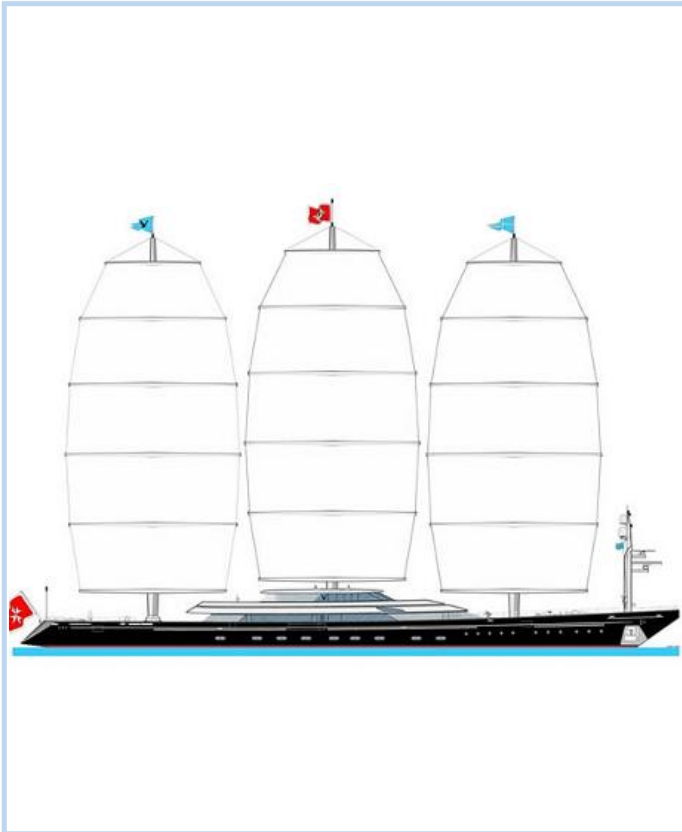

Sailonline Falkun

GENERAL ARRANGEMENT

POLAR DIAGRAM

ACTION PHOTO

SOL RACE RECORD

Sailonline's polar for the Falkun was inducted into the SOL Boathouse in 2012, after having been created for racing that year's "Sail Around Turkey". However, at the last minute, the 90ft Monohull was chosen instead, and the Falkun's maiden voyage on a SOL racecourse had to wait till 2016 (see the Racelist down below).

The Falkun's IRL sister ship is of course the legendary "Maltese Falcon". One of the highest-tec sailing vessels on the planet, capable of being sailed off her moorings by a single operator, a more apposite choice for SOL's computer-simulated yacht racing is hard to imagine.

Sofa-sailing par excellence!!

[Racelist](#)