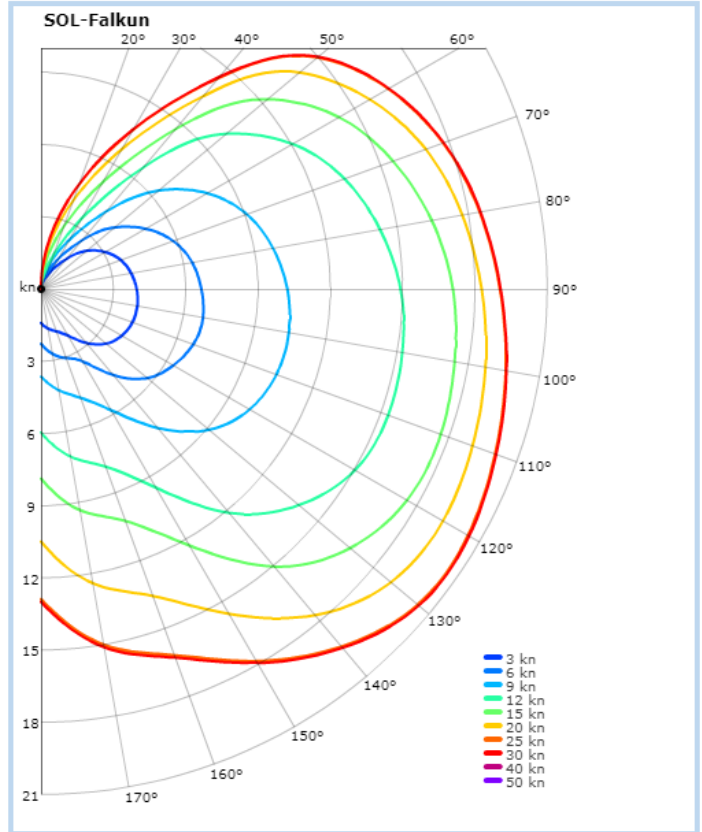

Sailonline Falkun

GENERAL ARRANGEMENT

POLAR DIAGRAM

ACTION PHOTO

SOL RACE RECORD

Sailonline's polar for the Falkun was inducted into the SOL Boathouse in 2012, after having been created for racing that year's "Sail Around Turkey". However, at the last minute, the 90ft Monohull was chosen instead, and the Falkun's maiden voyage on a SOL racecourse had to wait till 2016 (see the Racelist down below).

The Falkun's IRL sister ship is of course the legendary "Maltese Falcon". One of the highest-tec sailing vessels on the planet, capable of being sailed off her moorings by a single operator, a more apposite choice for SOL's computer-simulated yacht racing is hard to imagine.