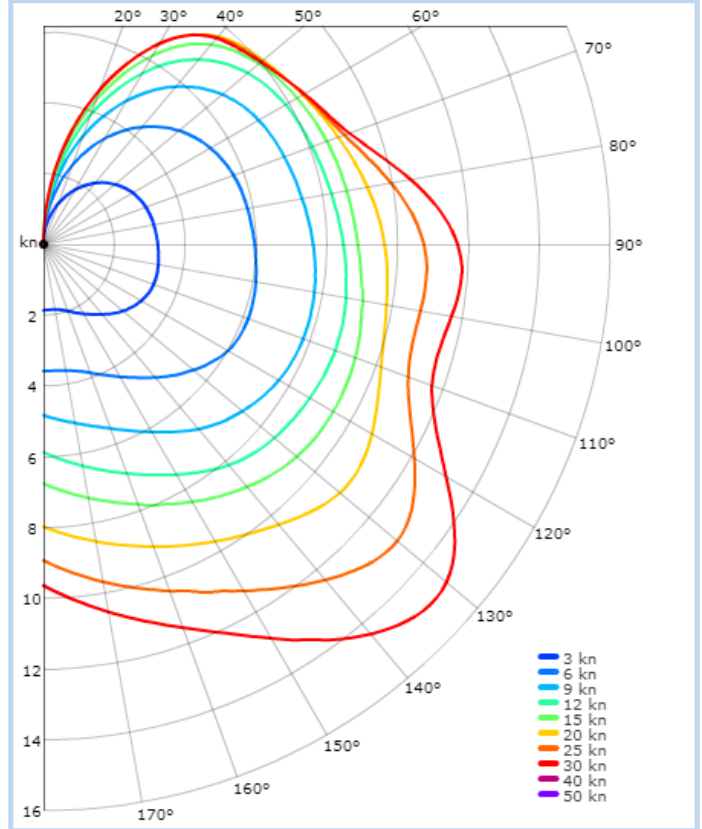

POLAR DIAGRAM

SOL RACE RECORD