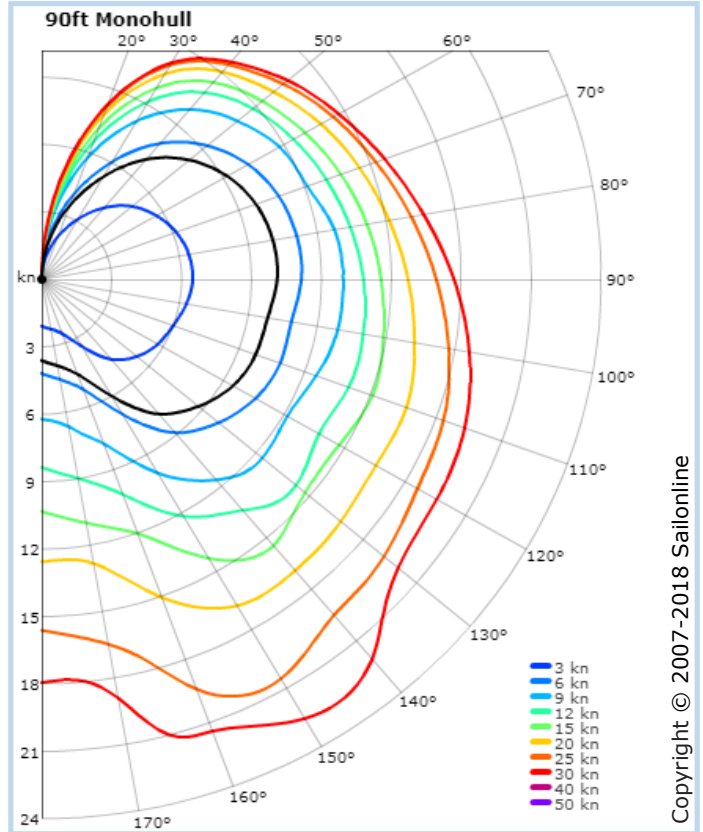

**90ft Monohull**

**GENERAL ARRANGEMENT**

**ACTION PHOTO**

**POLAR DIAGRAM**

**SOL RACE RECORD**

The 90ft monohull, here represented by the SWAN 90, has a long and impressive career in SOL, and has seen repeated action in such SOL Classics as the Lake Superior Lights, the Tasman Double, Christmas to Christmas and the Sail Around Turkey.

**Racelist**