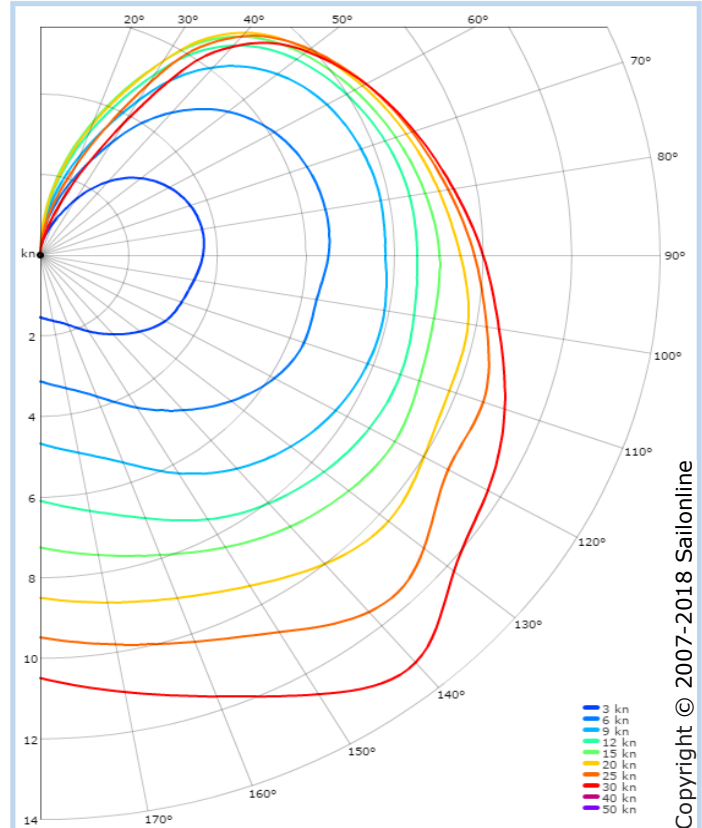

## First 47.7

GENERAL ARRANGEMENT

ACTION PHOTO

POLAR DIAGRAM

SOL RACE RECORD

First is the name chosen by French boat builder Beneteau for its range of performance-oriented cruiser/racers, which over the years has proven to be a very apt choice, as First's are regularly seen at the front end of handicap racing fleets.

Beneteau launched the 47.7 model as long ago as the year 2000.

On SOL, the First 47.7 saw its first outing in 2012, since when SOL has taken her out for a spin a few times every season.

[Racelist](#)