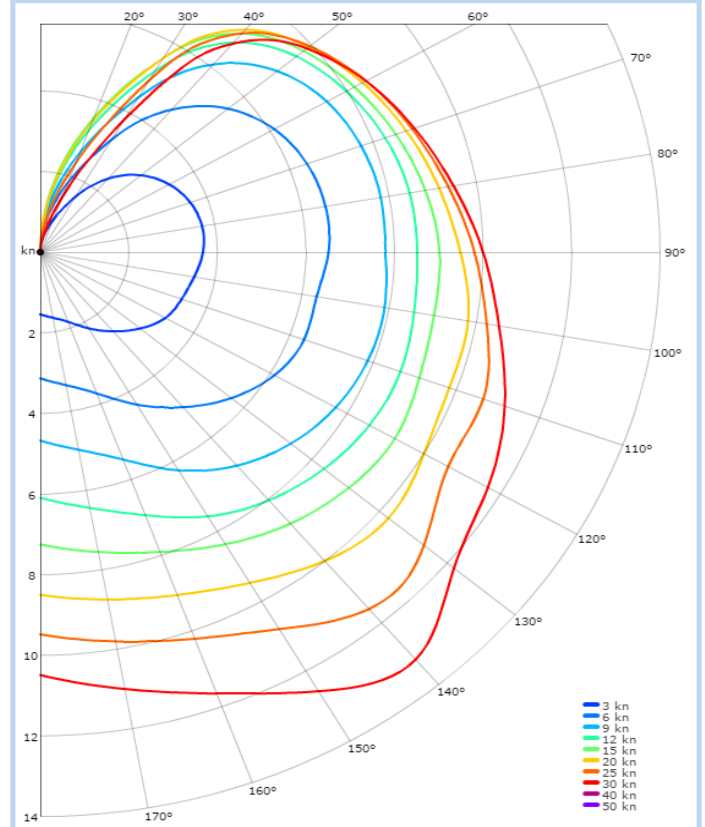

First 47.7

GENERAL ARRANGEMENT

POLAR DIAGRAM

ACTION PHOTO

SOL RACE RECORD

First is the name chosen by French boat builder Beneteau for its range of performance-oriented cruiser/racers, which over the years has proven to be a very apt choice, as First's are regularly seen at the front end of handicap racing fleets.

Beneteau launched the 47.7 model as long ago as the year 2000.

On SOL, the First 47.7 saw its first outing in 2012, since when SOL has taken her out for a spin a few times every season.

[Racelist](#)