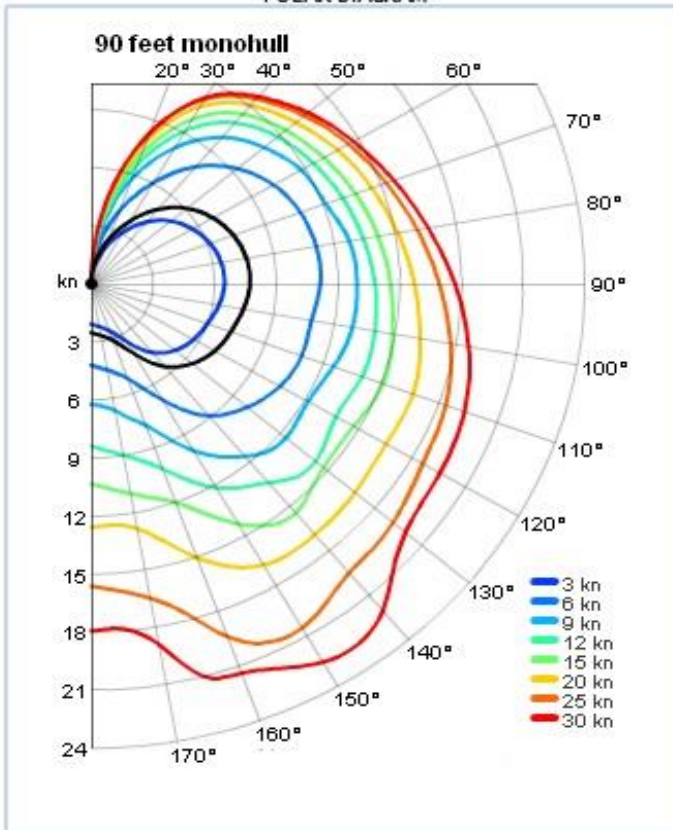

90ft Monohull

GENERAL ARRANGEMENT

POLAR DIAGRAM

ACTION PHOTO

SOL RACE RECORD

The 90ft monohull, here represented by the SWAN 90, has a long and impressive career in SOL, and has seen repeated action in such SOL Classics as the Lake Superior Lights, the Tasman Double, Christmas to Christmas and the Sail Around Turkey.