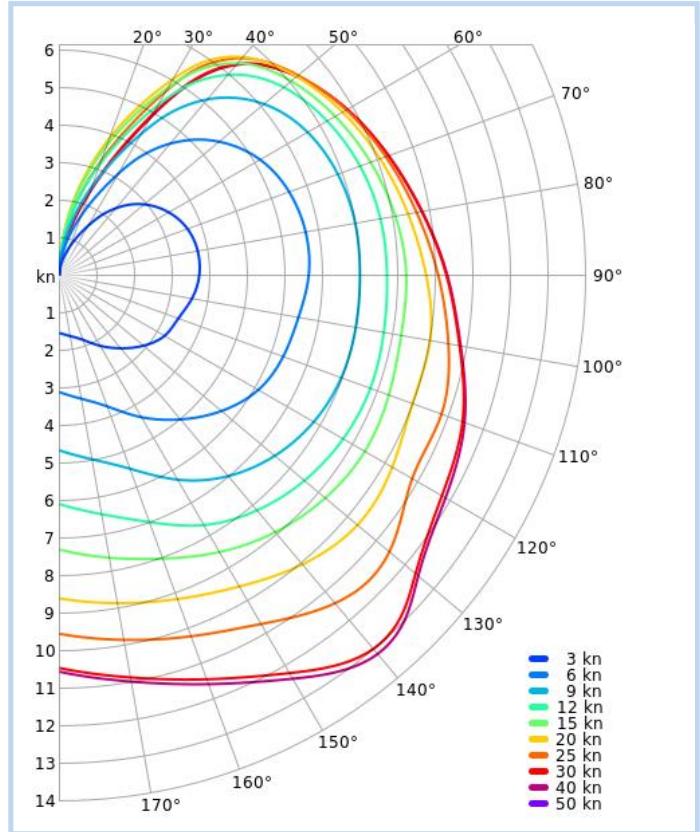

First 47.7

GENERAL ARRANGEMENT

ACTION PHOTO

POLAR DIAGRAM

SOL RACE RECORD

First is the name chosen by French boat builder Beneteau for its range of performance-oriented cruiser/racers, which over the years has proven to be a very apt choice, as First's are regularly seen at the front end of handicap racing fleets.

Beneteau launched the 47.7 model as long ago as the year 2000.

On SOL, the First 47.7 saw its first outing in 2012, since when SOL has taken her out for a spin a few times every season.

Racelist