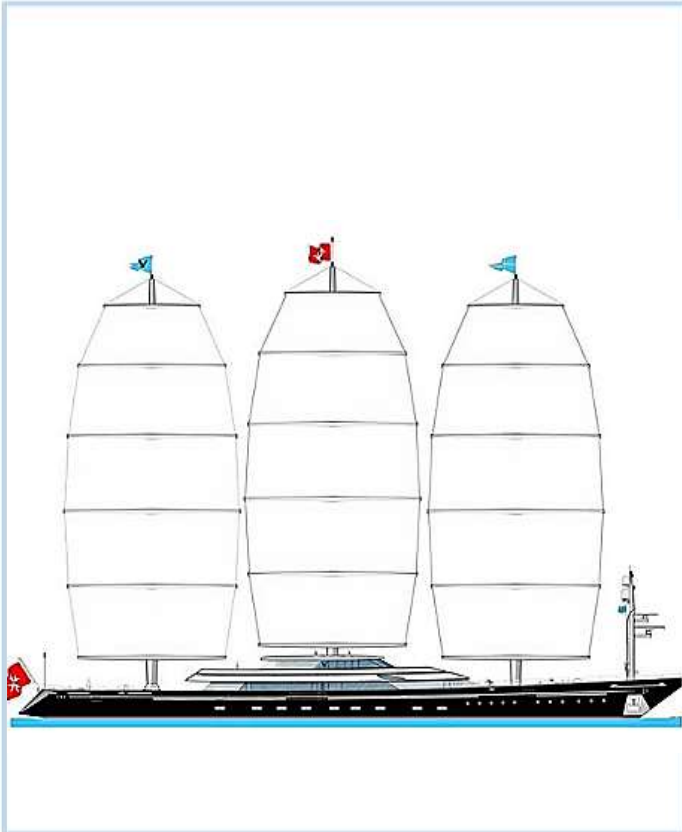

Sailonline Falkun

GENERAL ARRANGEMENT

POLAR DIAGRAM

ACTION PHOTO

SOL RACE RECORD

Sailonline’s polar for the Falkun was inducted into the SOL Boathouse in 2012, after having been created for racing that year’s "Sail Around Turkey". However, at the last minute, the 90ft Monohull was chosen instead, and the Falkun’s maiden voyage on a SOL racecourse had to wait till 2016 (see the Racelist below).

The Falkun’s IRL sister ship is of course the legendary "Maltese Falcon". One of the highest-tec sailing vessels on the planet, capable of being sailed off her moorings by a single operator, a more apposite choice for SOL’s computer-simulated yacht racing is hard to imagine.

Sofa-sailing par excellence!!

[Racelist](#)