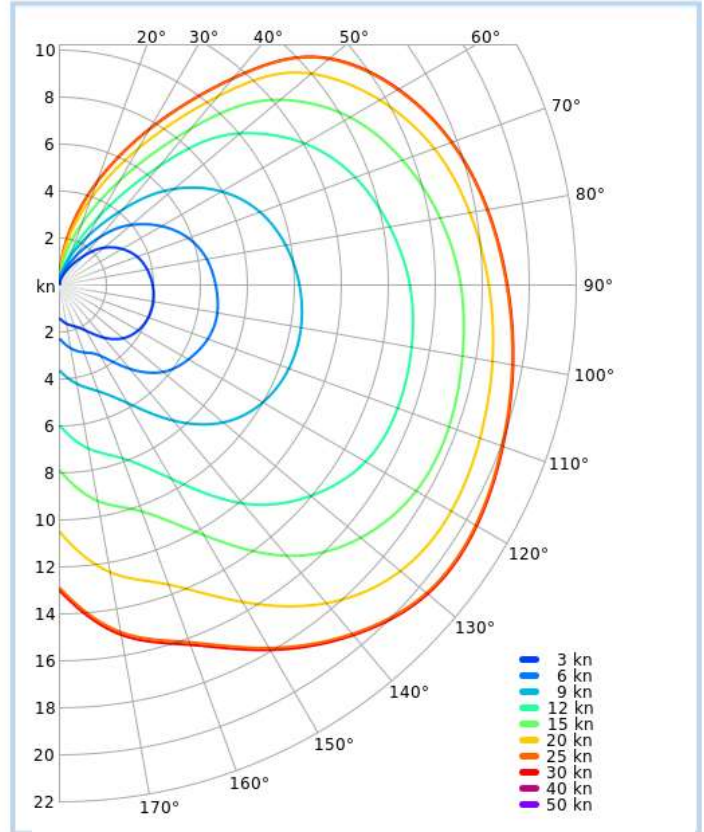

Sailonline Falkun

GENERAL ARRANGEMENT

POLAR DIAGRAM

ACTION PHOTO

SOL RACE RECORD

Sailonline’s polar for the Falkun was inducted into the SOL Boathouse in 2012, after having been created for racing that year’s "Sail Around Turkey". However, at the last minute, the 90ft Monohull was chosen instead, and the Falkun’s maiden voyage on a SOL racecourse had to wait till 2016 (see the Racelist below).

The Falkun’s IRL sister ship is of course the legendary "Maltese Falcon". One of the highest-tec sailing vessels on the planet, capable of being sailed off her moorings by a single operator, a more apposite choice for SOL’s computer-simulated yacht racing is hard to imagine.